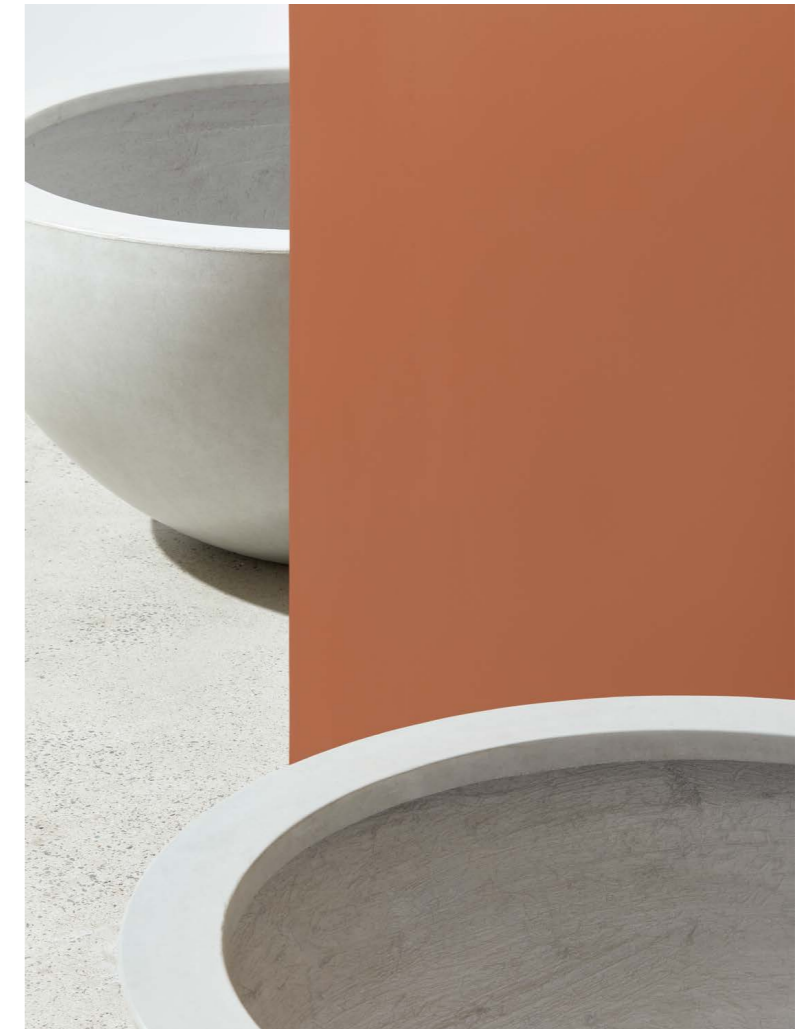

○ Palletised = forklift or crane required
● Palletised for multiples only = forklift or crane required if more than one unit on order